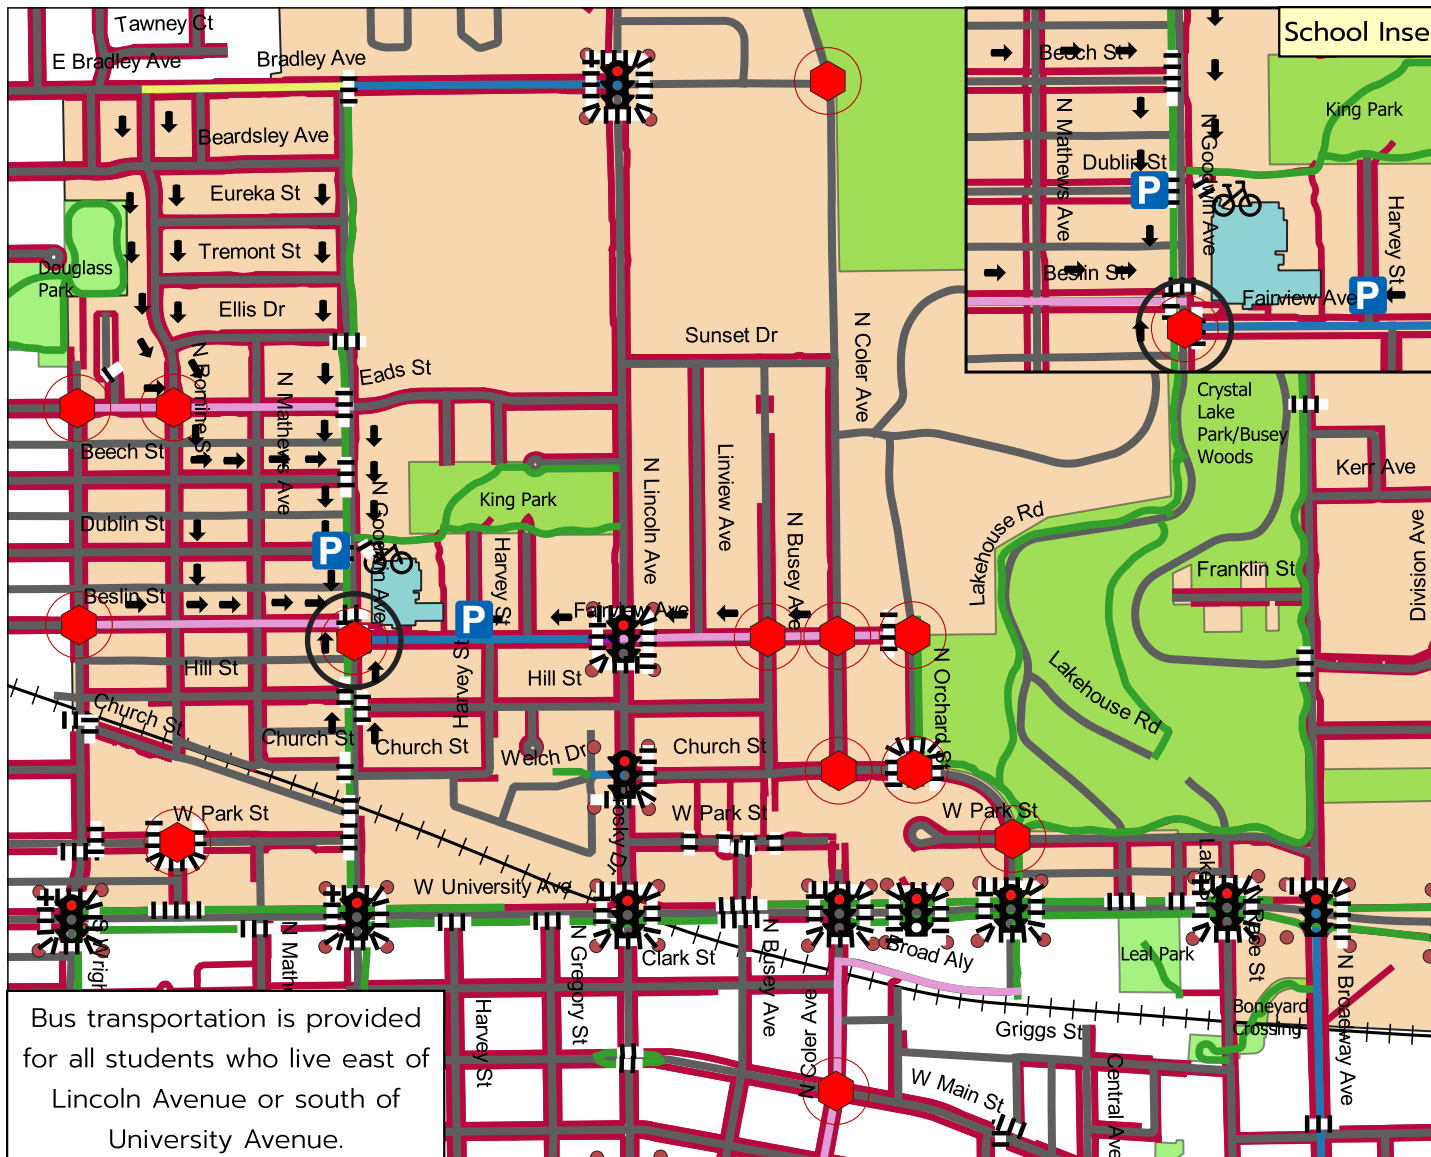

# Safe Walking Route Maps 2023-24

## Dr. Martin Luther King Jr. School

1108 West Fairview Avenue

Urbana, IL 61801

Bus transportation is provided for all students who live east of Lincoln Avenue or south of University Avenue.

### Legend

-  Crossing Guards
-  Safe Routes
-  Bike Racks
-  Park and Walk
-  All-Way Stop
-  Traffic Signal
-  Pedestrian Pushbutton
-  Crosswalks
-  Bike Lanes
-  Bike Route
-  Shared Bike/Parking Lanes
-  Shared-Use Path
-  Sharrows
-  Streets
-  Sidewalks
-  Railroads
-  Public Park
-  School Footprint
-  School Walking Boundary