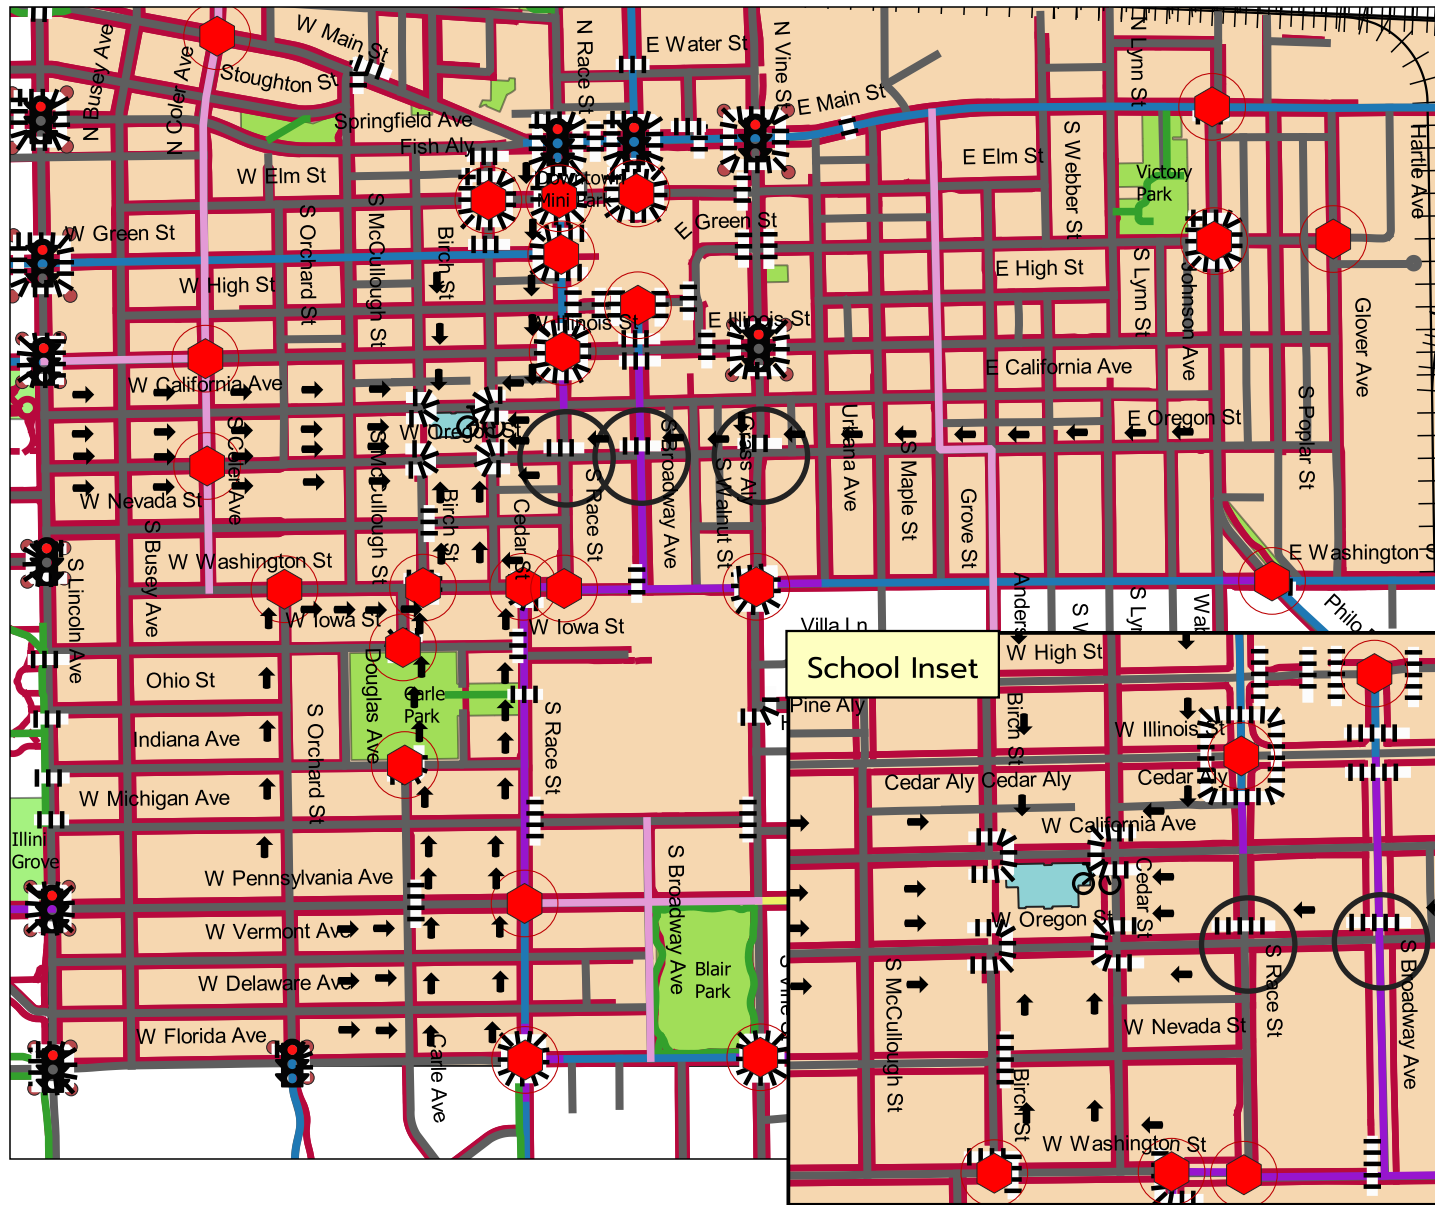

Safe Walking Route Maps 2023-24

Leal School

312 West Oregon Street
Urbana, IL 61801

Legend

-  Crossing Guards
-  Safe Routes
-  All-Way Stop
-  Traffic Signal
-  Pedestrian Pushbutton
-  Bike Racks
-  Crosswalks
-  Bike Lanes
-  Bike Route
-  Shared Bike/Parking Lanes
-  Shared-Use Path
-  Sharrows
-  Streets
-  Sidewalks
-  Railroads
-  Public Park
-  School Footprint
-  School Walking Boundary