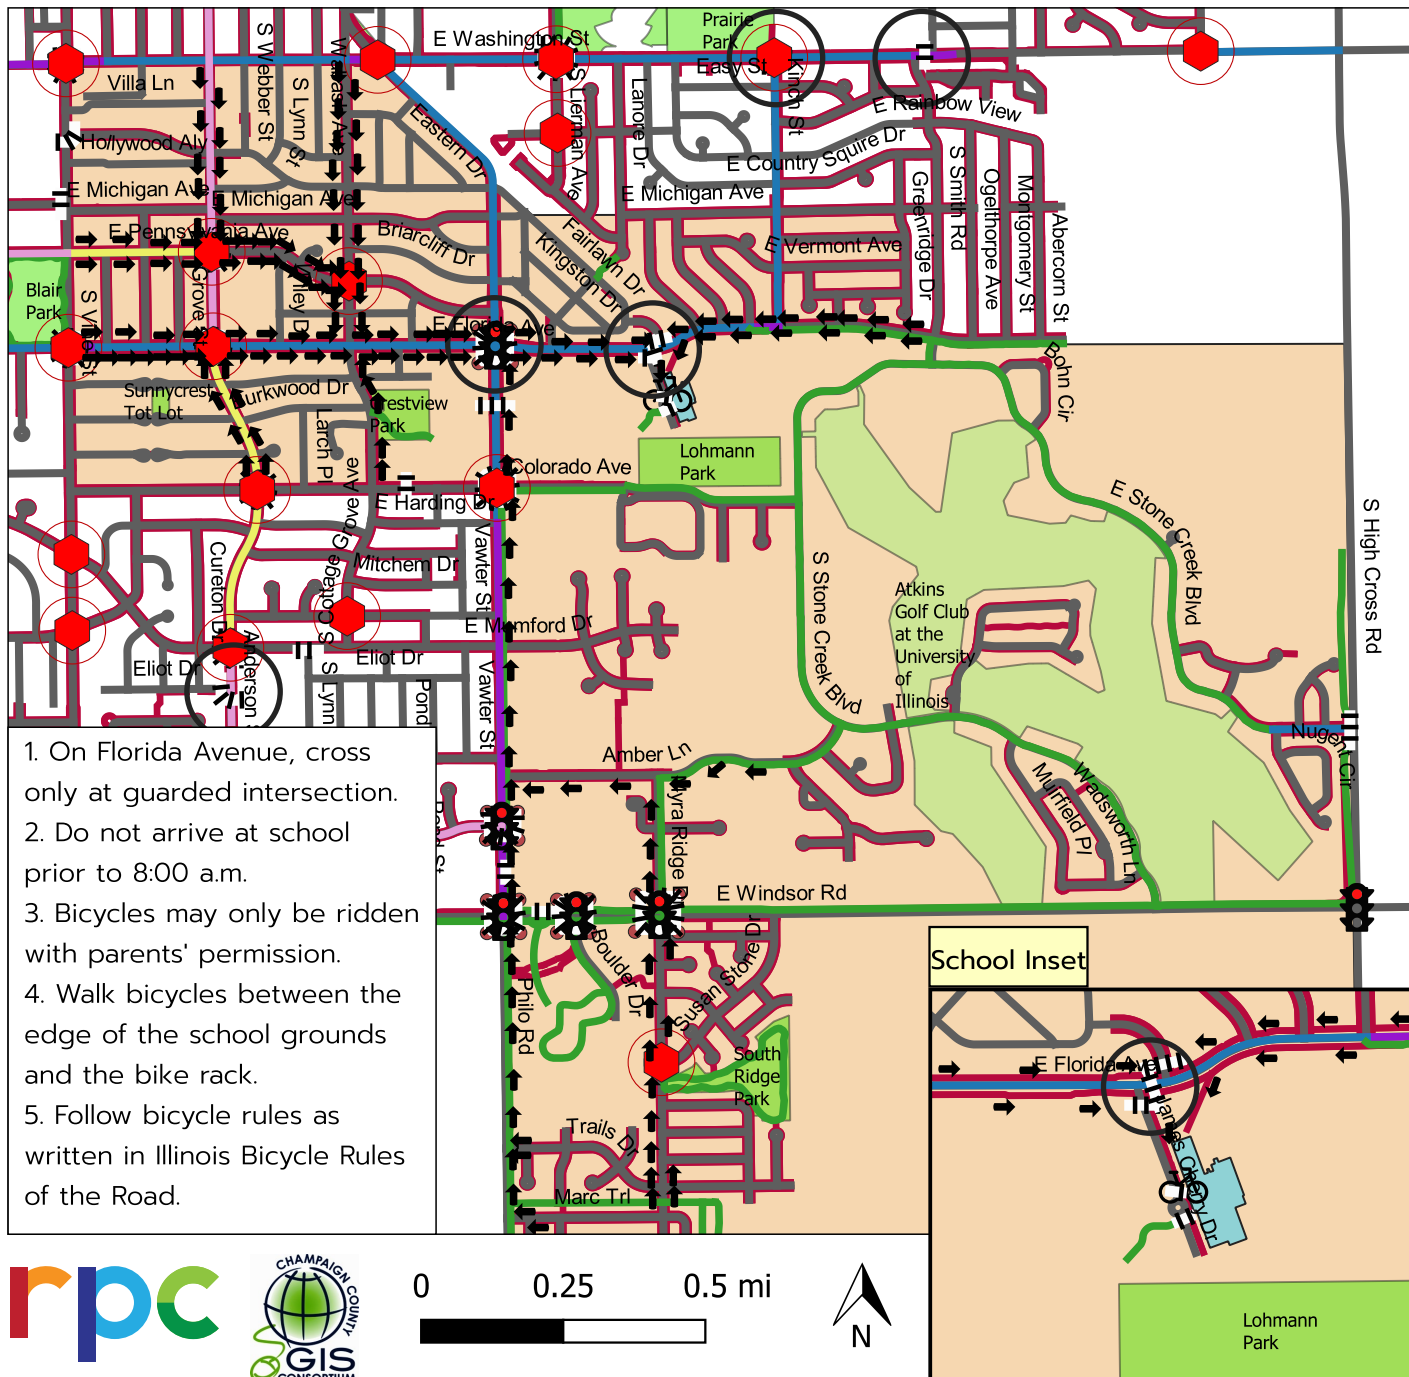

Safe Walking Route Maps 2023-24

Thomas Paine School

1801 James Cherry Drive
Urbana, IL 61802

Legend

-  Crossing Guards
-  Safe Routes
-  Traffic Signal
-  All-Way Stop
-  Pedestrian Pushbutton
-  Bike Racks
-  Crosswalks
-  Bike Lanes
-  Bike Route
-  Shared Bike/Parking Lanes
-  Shared-Use Path
-  Sharrows
-  Streets
-  Sidewalks
-  Public Park
-  Public Golf Course
-  School Footprint
-  School Walking Boundary

0 0.25 0.5 mi