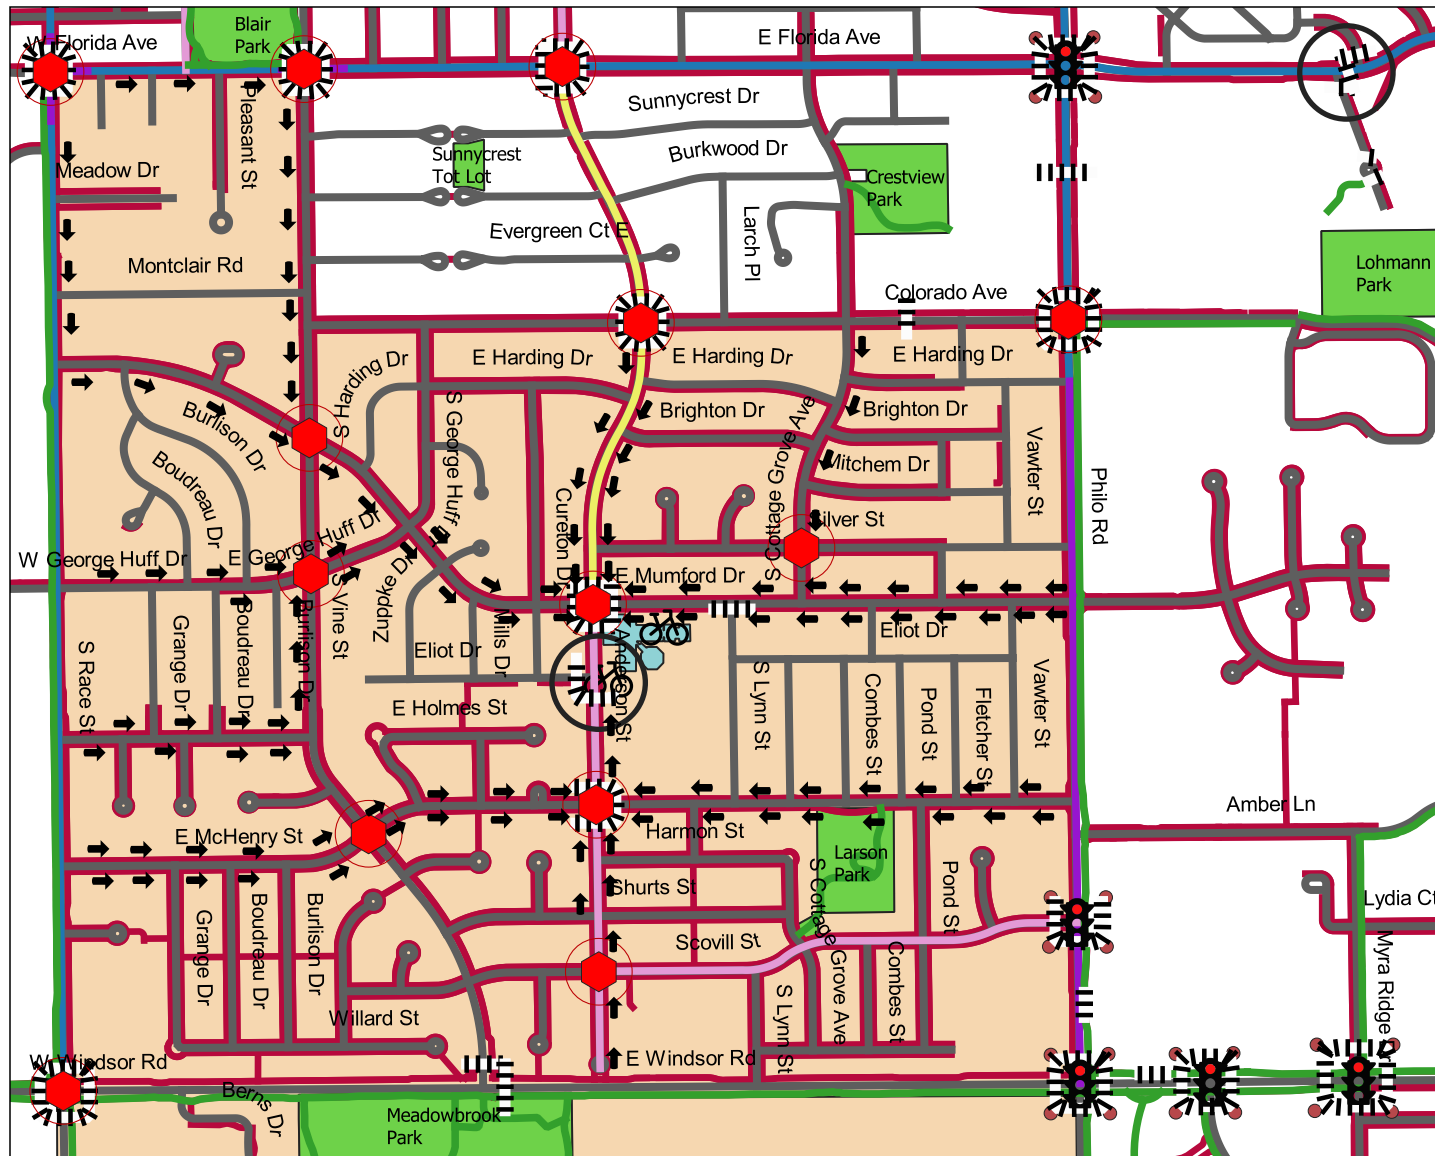

# Safe Walking Route Maps 2023-24

## Yankee Ridge School

2102 South Anderson Street  
 Urbana, IL 61801

### Legend

- Crossing Guards
- Safe Routes
- All-Way Stop
- Traffic Signal
- Bike Racks
- Pedestrian Pushbutton
- Crosswalks
- Bike Lanes
- Bike Route
- Shared Bike/Parking Lanes
- Shared-Use Path
- Sharrows
- Streets
- Sidewalks
- Public Park
- School Footprint
- School Walking Boundary